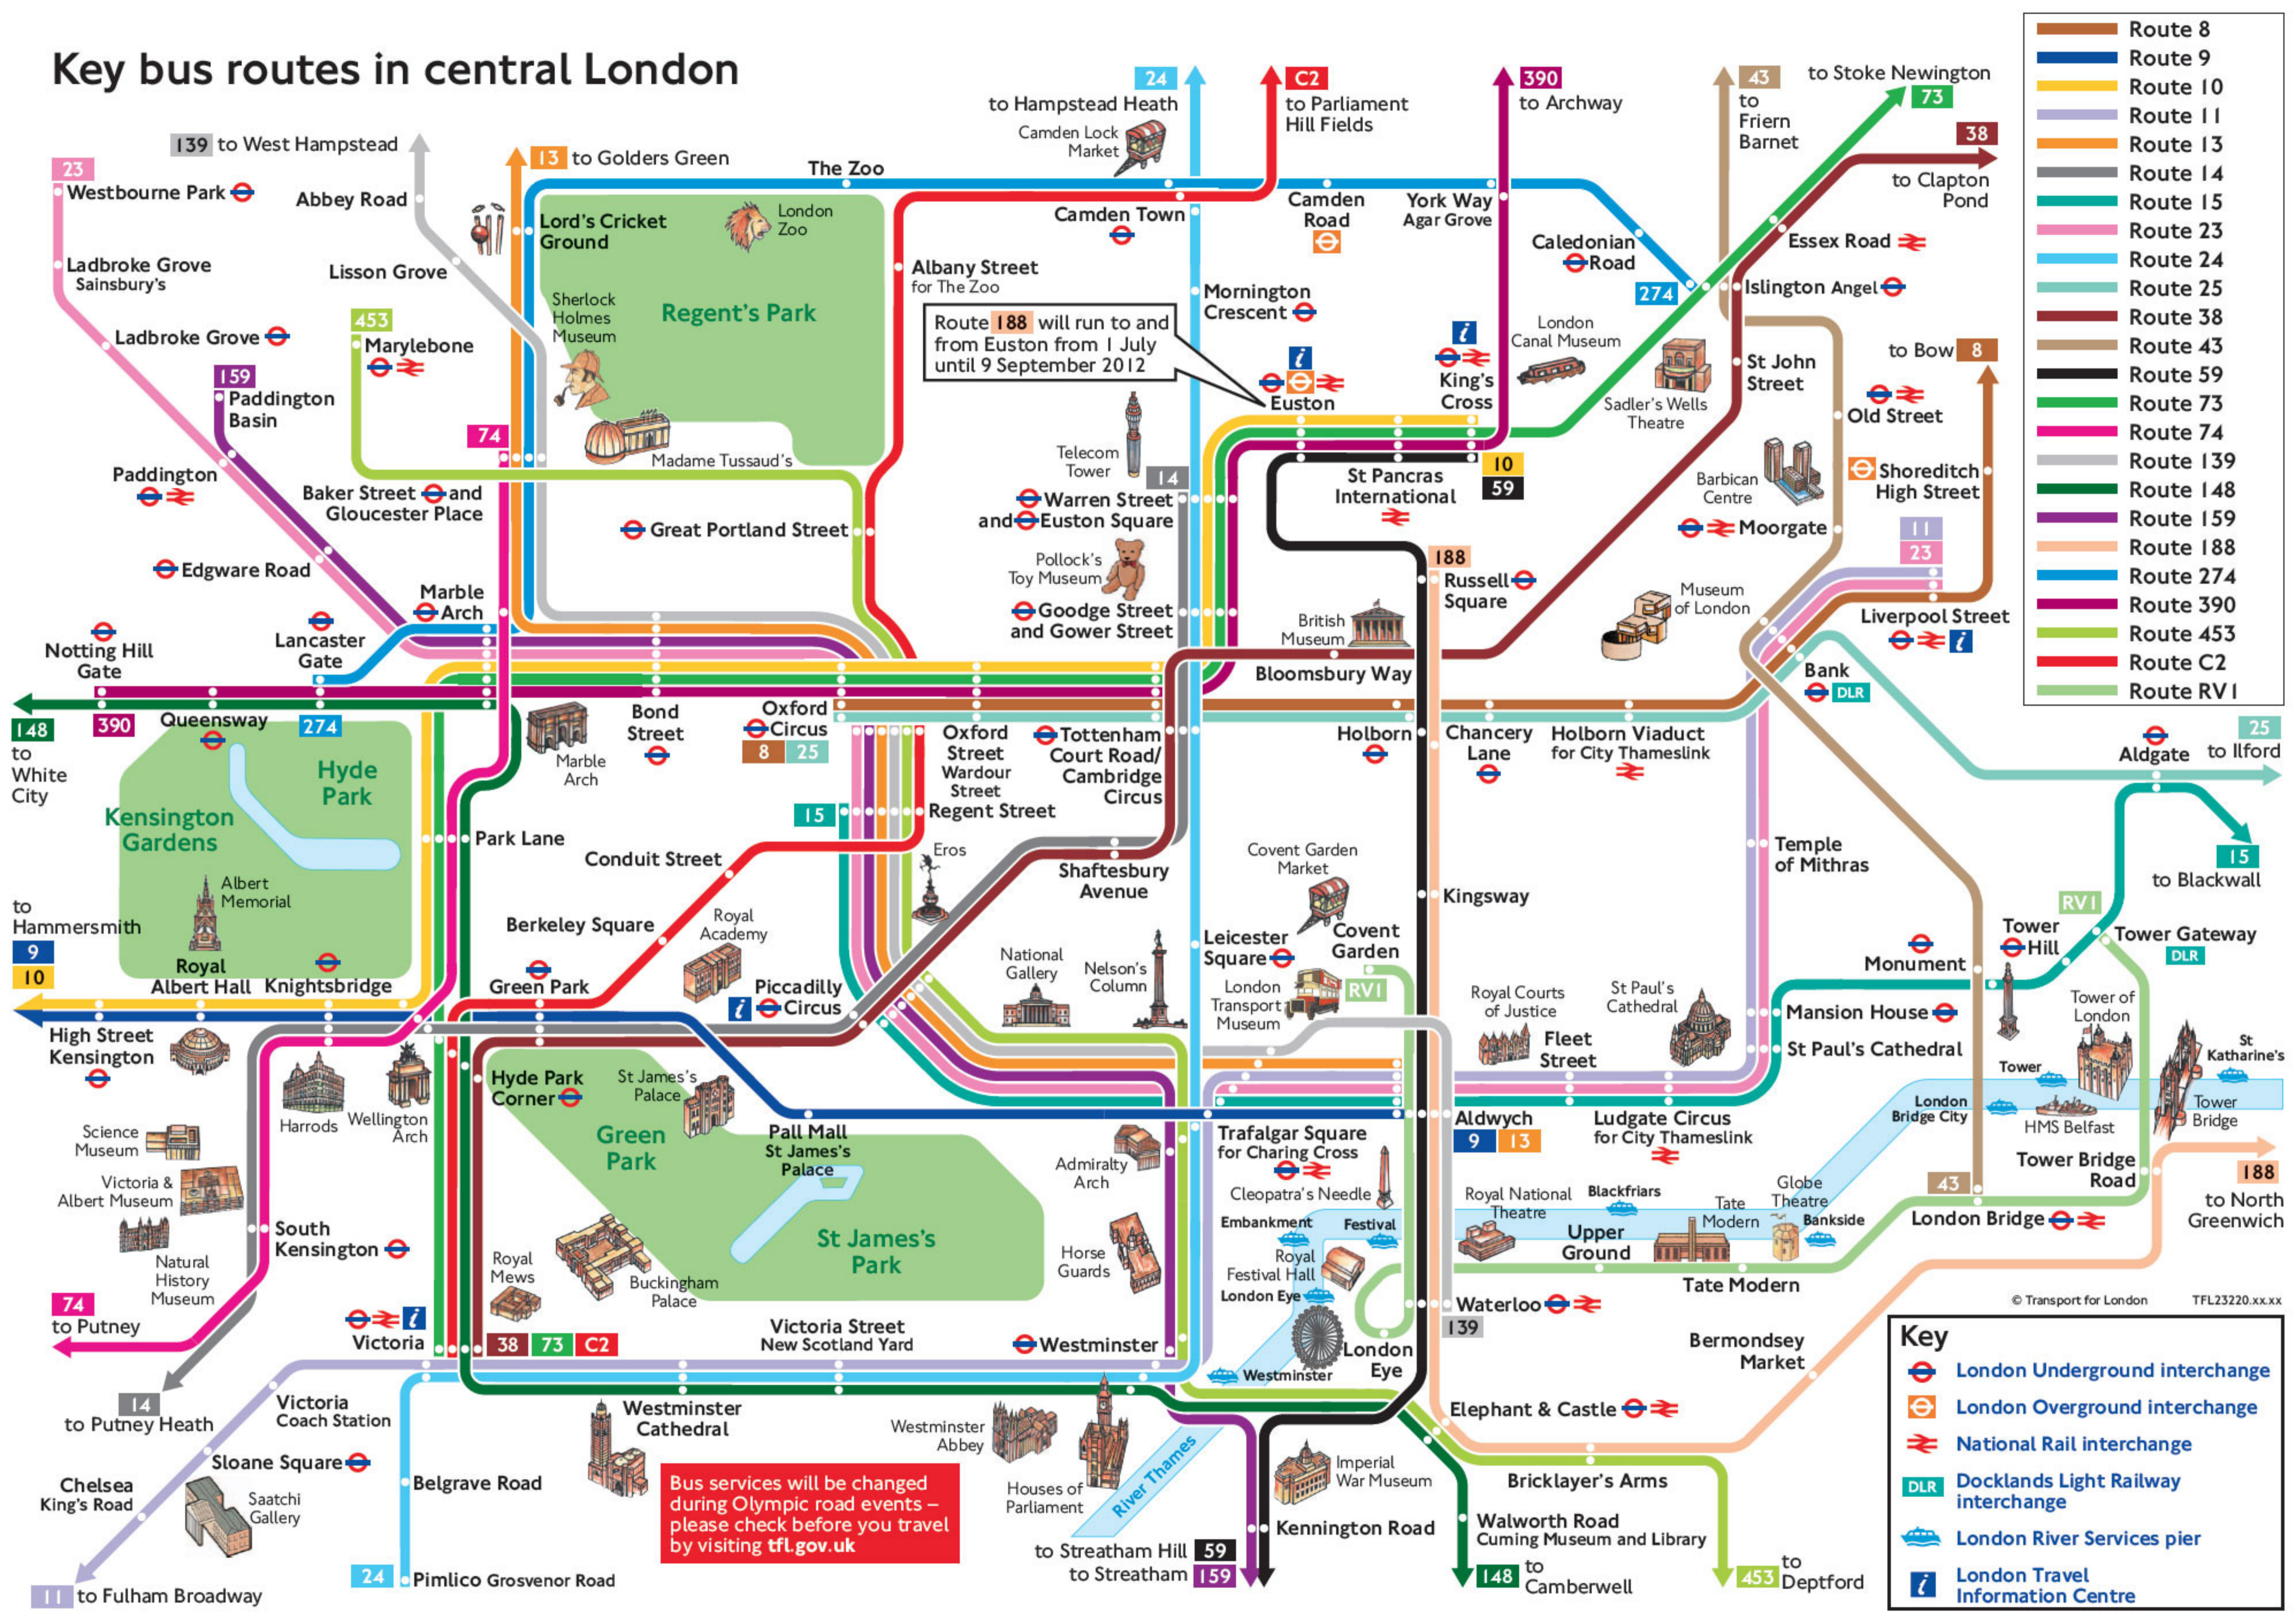

Key bus routes in central London

- Route 8
- Route 9
- Route 10
- Route 11
- Route 13
- Route 14
- Route 15
- Route 23
- Route 24
- Route 25
- Route 38
- Route 43
- Route 59
- Route 73
- Route 74
- Route 139
- Route 148
- Route 159
- Route 188
- Route 274
- Route 390
- Route 453
- Route C2
- Route RV1

Route 188 will run to and from Euston from 1 July until 9 September 2012

Bus services will be changed during Olympic road events – please check before you travel by visiting tfl.gov.uk

Key

- London Underground interchange
- London Overground interchange
- National Rail interchange
- Docklands Light Railway interchange
- London River Services pier
- London Travel Information Centre