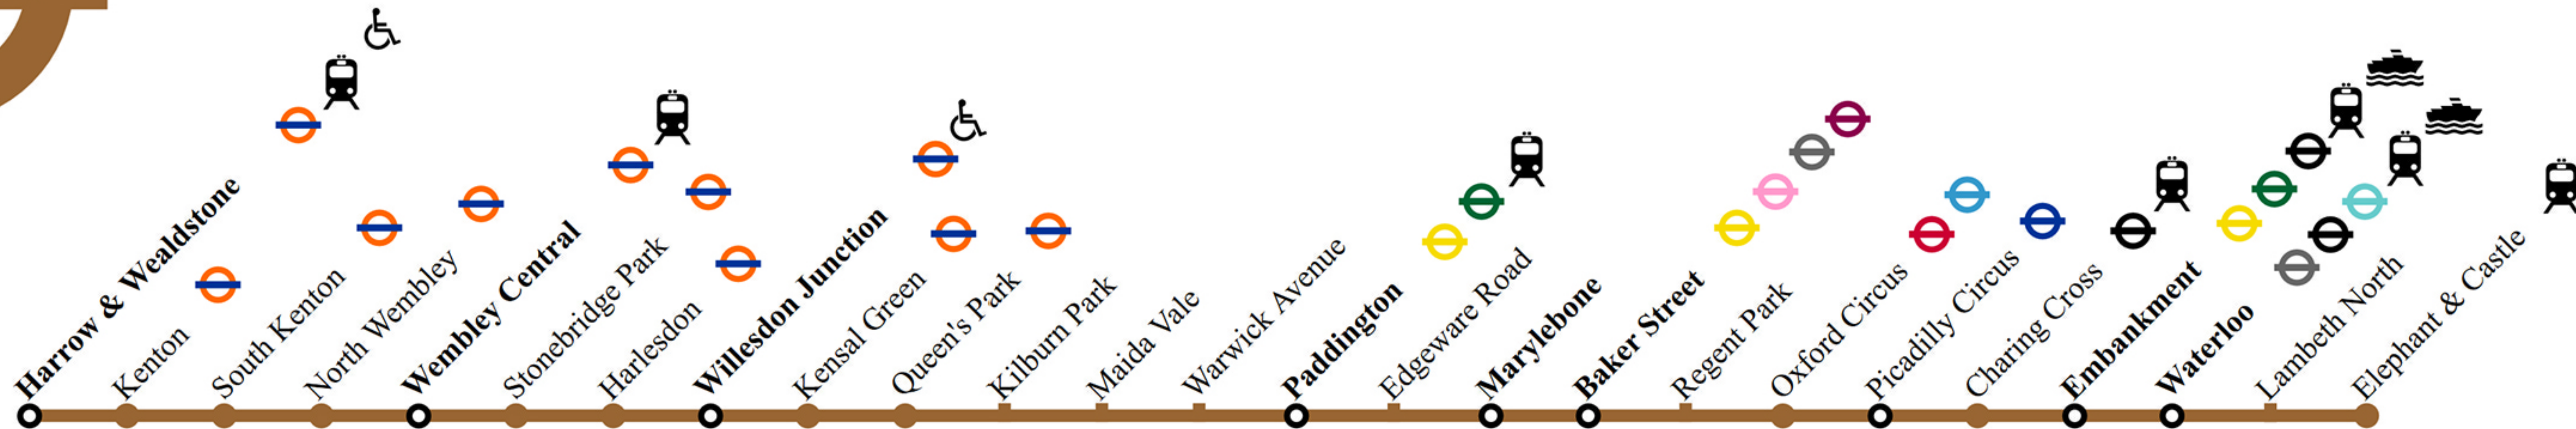

BAKERLOO

KEY:

-  Interchange station
-  Main station
-  Minor station
-  Connection to London Overground services
-  Connection to Circle line services
-  Connection to Central line services
-  Connection to District line services
-  Connection to Hammersmith & City line services
-  Connection to Jubilee line services
-  Connection to Metropolitan line services
-  Connection to Northern line services
-  Connection to Picadilly line services
-  Connection to Victoria line services
-  Connection to Waterloo & City line services
-  Connection to National Rail services
-  Connection to London River Services
-  Wheelchair access